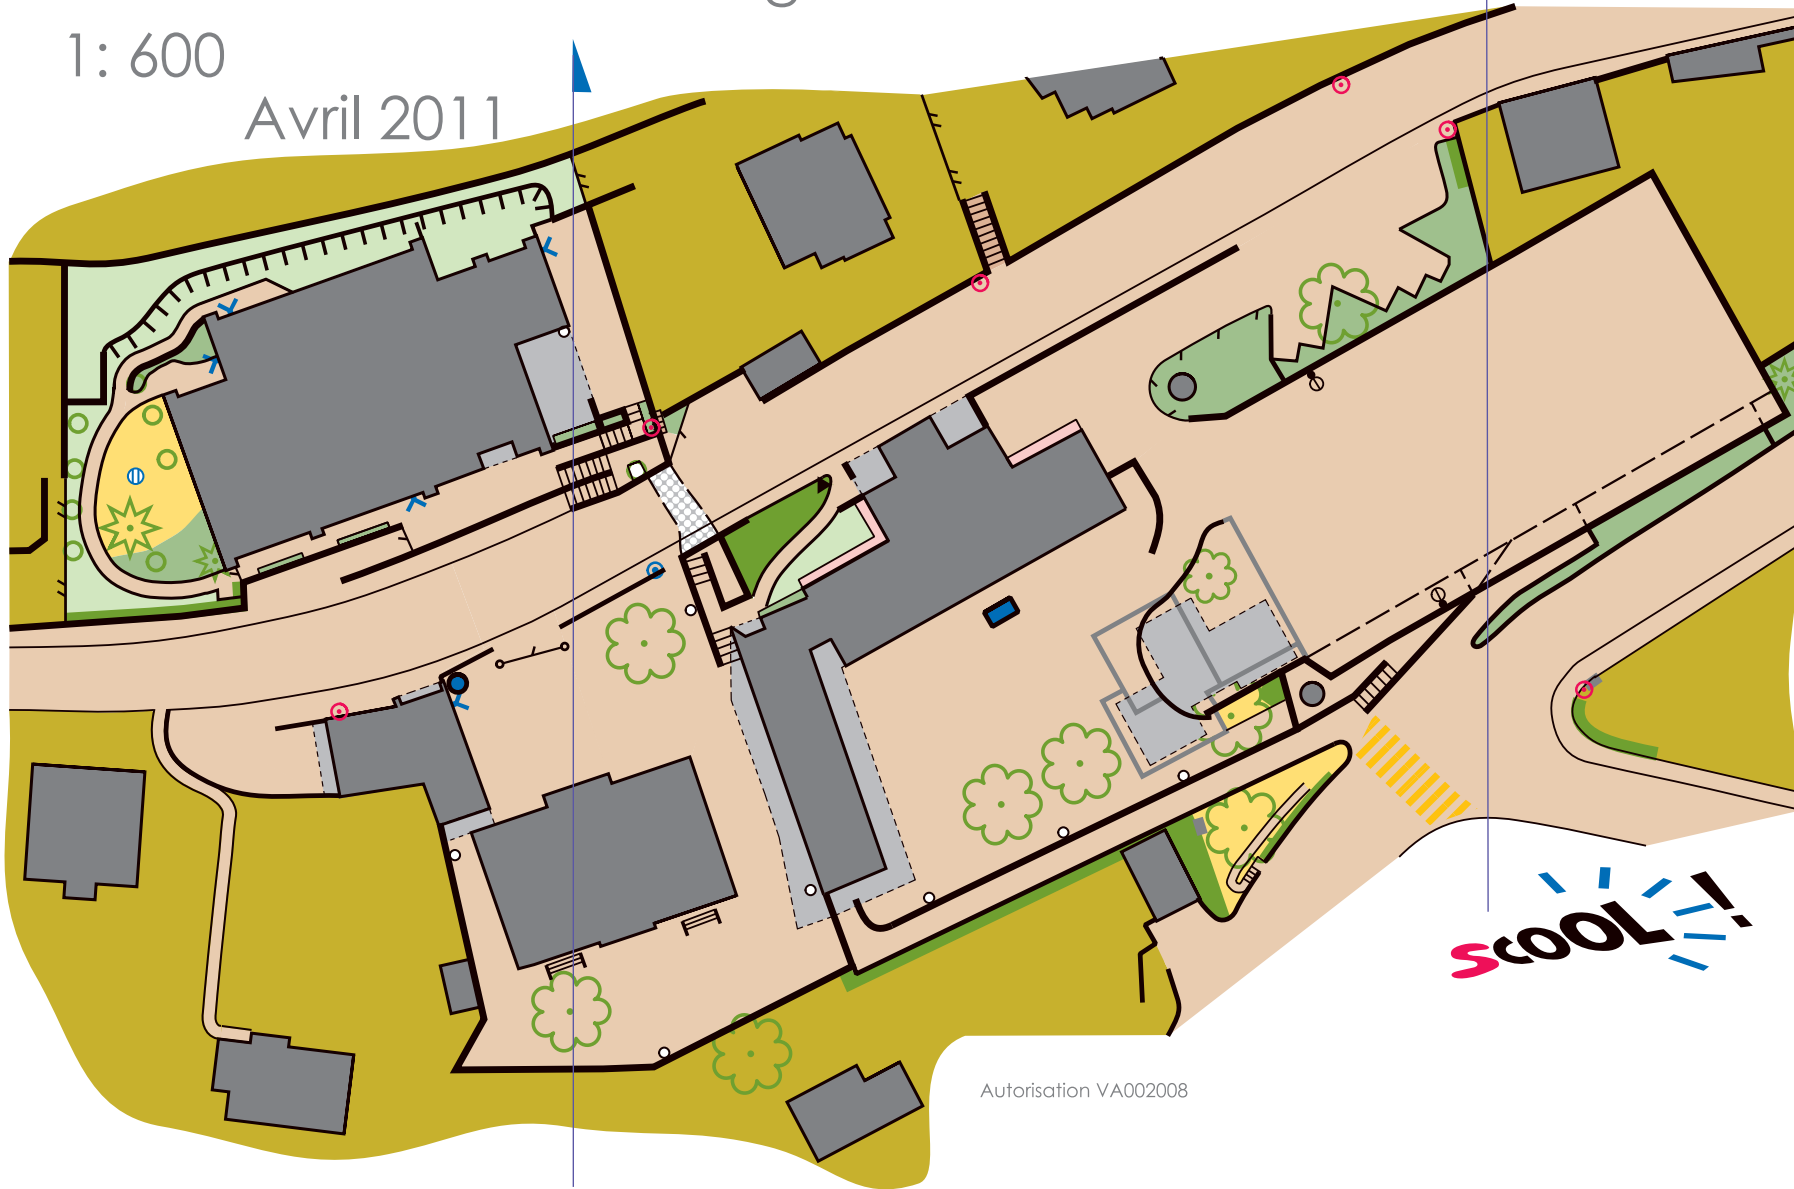

Corseaux Le Collège

1: 600

Avril 2011

Légende	
[Grey rectangle]	Bâtiment
[Cross-hatched rectangle]	Passage inférieur
[Light grey rectangle]	Couvert
[Hatched rectangle]	Escalier
[Line with triangles]	Muret
[Thick black line]	Mur
[Circle with dot]	Pilier
[Line with dashes]	Clôture
[Circle]	Poubelle
[Line with vertical bars]	Banc
[Circle with cross]	Panier de Basket
[Circle with dot]	Luminaire
[Blue circle]	Eau potable / Hydrante
[Blue square]	Fontaine
[Black triangle]	Pierre
[Green flower]	Arbre
[Green bush]	Haie
[Light green]	Buisson
[Medium green]	Plantation
[Yellow-green]	Gazon
[Yellow]	Zone mixte
[Brown]	Asphalte
[Light brown]	Pavés
[Dotted pattern]	Sable
[Dark green]	Propriété privée

Autorisation VA002008

CARE VEVEY ORIENTATION
Relevé et dessin :
Pierre-André Baumgartner
www.care-vevey-orientation.ch